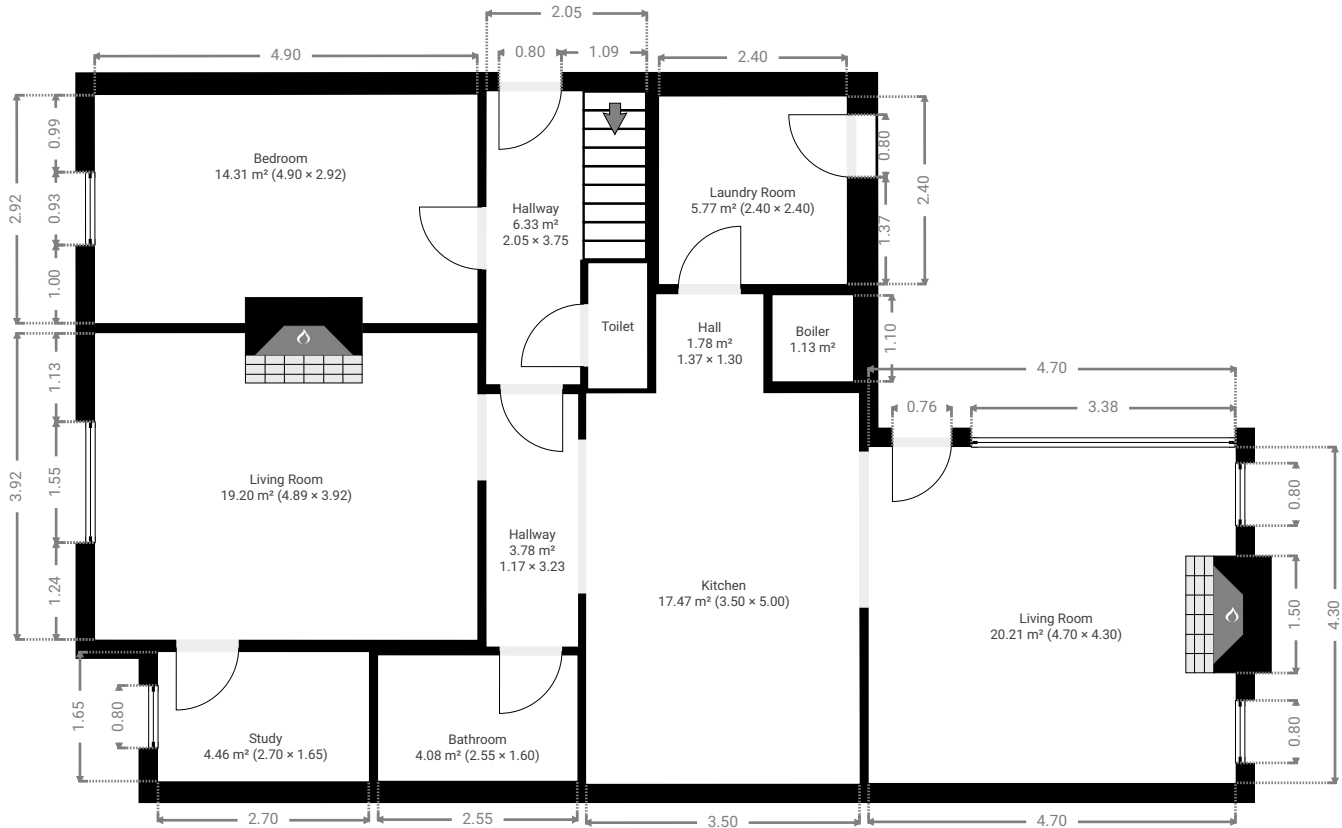

▼ Ground Floor

TOTAL AREA: 99.61 m² • LIVING AREA: 99.61 m² • ROOMS: 12

▼ 1st Floor

TOTAL AREA: 42.88 m² • LIVING AREA: 42.88 m² • ROOMS: 6